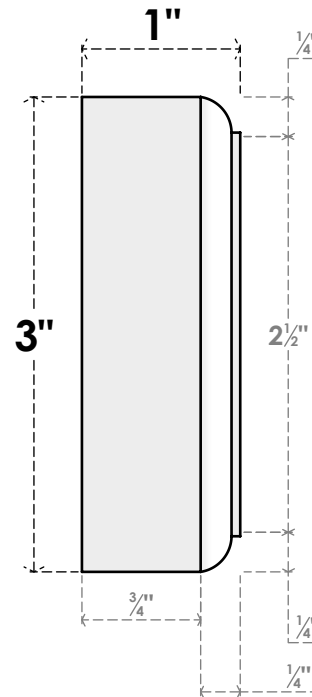

ROSP030X030X100SDG11

3"W X 3"H X 1"P STANDARD SEDGWICK FLOWER ROSETTE WITH ROUNDED EDGE, ARCHITECTURAL GRADE PVC

FRONT

SIDE

EKENA MILLWORK
2300 WEST MAIN ST.
CLARKSVILLE, TX 75426
TOLL FREE: 866-607-0453
WWW.EKENAMILLWORK.COM

NOTES

1. INSTALLATION TO BE COMPLETED IN ACCORDANCE WITH MANUFACTURER'S SPECIFICATIONS.
2. DRAWING MAY NOT BE TO SCALE
3. THIS DRAWING IS INTENDED FOR DESIGN AND PLANNING PURPOSES ONLY.
4. ALL INFORMATION CONTAINED HEREIN WAS CURRENT AT THE TIME OF DEVELOPMENT BUT MUST BE REVIEWED AND APPROVED BY THE PRODUCT MANUFACTURER TO BE CONSIDERED ACCURATE.
5. ARCHITECTURAL GRADE PVC PRODUCTS ARE MADE FROM EXPANDED CELLULAR PVC AND COME NATURALLY WHITE BUT MAY BE PAINTED