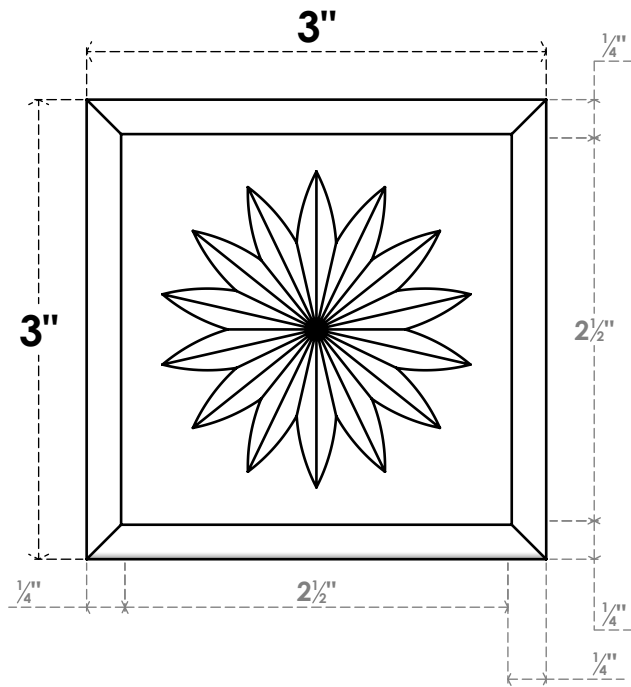

ROSP030X030X100SDG11

3"W X 3"H X 1"P STANDARD SEDGWICK FLOWER ROSETTE WITH ROUNDED EDGE, ARCHITECTURAL GRADE PVC

FRONT

SIDE

EKENA MILLWORK
2300 WEST MAIN ST.
CLARKSVILLE, TX 75426
TOLL FREE: 866-607-0453
WWW.EKENAMILLWORK.COM